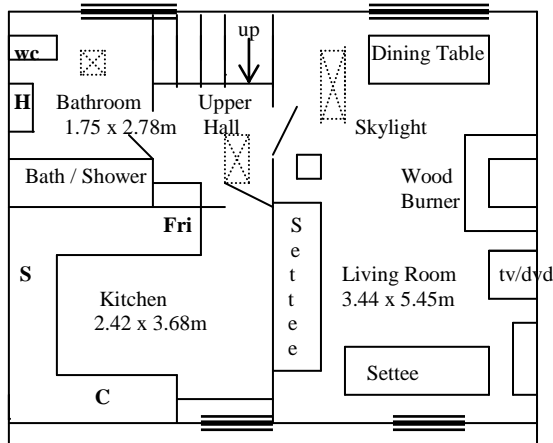

Floor Plan of Cottage

Upper Floor

Ground Floor

Key: Fre = Freezer Fri = Fridge H = Handbasin
 S = Sink W/D = Washer / Drier C = Cooker