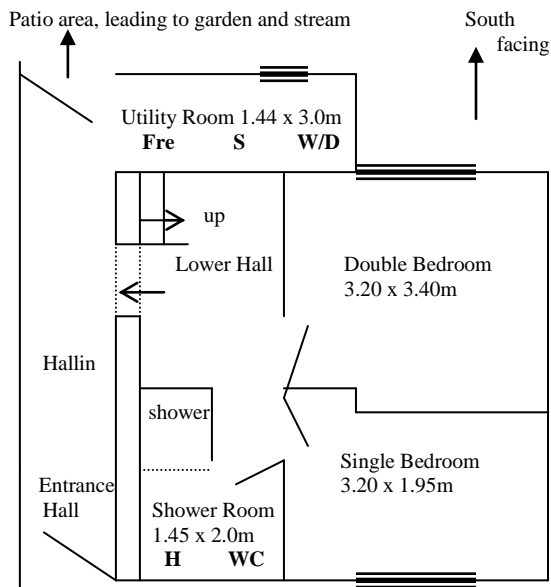

Floor Plan of Cottage

Upper Floor

Ground Floor

Key: Fre = Freezer Fri = Fridge H = Handbasin
 S = Sink W/D = Washer / Drier C = Cooker